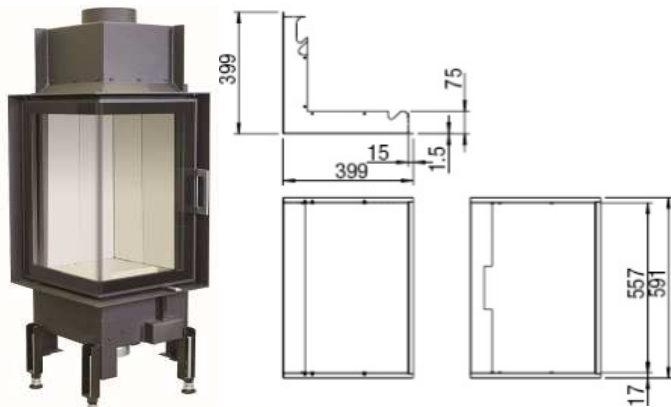

DEKORAČNÝ RÁM

38x38x57 deco rám, bočné otváranie, rovný	22739	-	-	čierna	-	226,00 €

HMS

kompletná HMS sada pre KV 38x38x57	361092	-	-	-	-	209,00 €

SPEICHER BOX

HMS Speicherbox, malý	24130	-	-	-	-	274,00 €

NOSNÝ RÁM

Preklad nad ohnisko, dĺžka 95 cm, šírka 6 cm, oceľ, rohové	354009	-	-	-	-	77,00 €
Preklad nad ohnisko, dĺžka 120 cm, šírka 6 cm, šamot, 2 d	350147	-	-	-	-	149,00 €

Model	Obj. kód	Výkon	Dymovod	Rozmery dvierok	Hmotnosť	Cena
55x55x51 K 3.0 rohová	10068	7 kW	180 mm	550 x 510 mm	105 kg	3 505,00 €

KONVEKČNÉ OPLÁŠTENIE PRE TEPLOVZDUŠNÉ ROZVODY

Konvekčný plášť pre model 55x55x...	361008	-	-	-	-	301,00 €

DEKORAČNÝ RÁM

55x55x51 deco rám, bočné otváranie	15948	-	-	nerozová	-	425,00 €
55x55x51 deco rám, bočné otváranie	15949	-	-	čierna	-	263,00 €

HMS

Kompletná sada HMS pre KV 55x55	16007	-	-	-	-	291,00 €

AKUMULAČNÉ PRSTENCE

Akumulačný prstenec pre KV Austroflamm	10060	-	-	-	-	114,00 €
Adaptér na akumulčné prstence, malý, o150-o180 mm	10061	-	-	-	-	213,00 €

SPEICHER BOX

HMS Speicherbox	10079	-	-	-	-	348,00 €

TEPLOVZDUŠNÝ VÝMENNÍK S HSM

TVZ výmenník	361079	-	-	-	-	520,00 €
Kompletná sada HMS pre TVZ výmenník	361080	-	-	-	-	344,00 €
Adaptér na TVZ výmenník, vonkajší o180/vnútorňý o160 m	620250	-	-	-	-	28,00 €
Adaptér na TVZ výmenník, vonkajší o160/vnútorňý o130 m	620251	-	-	-	-	28,00 €

NOSNÝ RÁM

Preklad nad ohnisko, dĺžka 95 cm, šírka 6 cm, oceľ, rohové	354009	-	-	-	-	77,00 €
Preklad nad ohnisko, dĺžka 120 cm, šírka 6 cm, šamot, 2 d	350147	-	-	-	-	149,00 €

38x38x57 K