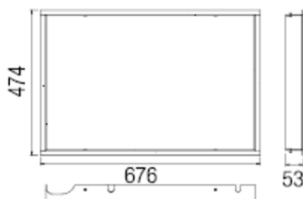

SPEICHER BOX

HMS Speicherbox	10079	-	-	-	-	348,00 €

TEPLOVZDUŠNÝ VÝMENNÍK S HSM

TVZ výmenník	361079	-	-	-	-	520,00 €
Kompletná sada HMS pre TVZ výmenník	361080	-	-	-	-	344,00 €
Adaptér na TVZ výmenník, vonkajší o180/vnútorň o160 m	620250	-	-	-	-	28,00 €
Adaptér na TVZ výmenník, vonkajší o160/vnútorň o130 m	620251	-	-	-	-	28,00 €

NOSNÝ RÁM

Preklad nad ohnisko, dĺžka 100 cm, šírka 6 cm	16003	-	-	-	-	27,00 €

Model	Obj. kód	Výkon	Dymovod	Rozmery dvierok	Hmotnosť	Cena
65x51 K 2.0 rovná	21573	6 kW	160 mm	450 x 570 mm	95 kg	2 445,00 €

KONVEKČNÉ OPLÁŠTENIE PRE TEPLOVZDUŠNÉ ROZVODY

Konvekčný plášť pre model 65 2.0	361106	-	-	-	-	350,00 €

DEKORAČNÝ RÁM

65x51 deco rám, bočné otváranie, rovný	16001	-	-	nerezová	-	182,00 €
65x51 deco rám, bočné otváranie, rovný	16002	-	-	čierna	-	131,00 €

HMS

Kompletná sada HMS pre KV 65x	10077	-	-	-	-	344,00 €

AKUMULAČNÉ PRSTENCE

Akumulačný prstenec pre KV Austroflamm	10060	-	-	-	-	114,00 €
Adaptér na akumulčné prstence, malý, o150-o180 mm	10061	-	-	-	-	213,00 €

SPEICHER BOX

HMS Speicherbox	10079	-	-	-	-	348,00 €

TEPLOVZDUŠNÝ VÝMENNÍK S HSM

TVZ výmenník	361079	-	-	-	-	520,00 €
Kompletná sada HMS pre TVZ výmenník	361080	-	-	-	-	344,00 €
Adaptér na TVZ výmenník, vonkajší o180/vnútorň o160 m	620250	-	-	-	-	28,00 €
Adaptér na TVZ výmenník, vonkajší o160/vnútorň o130 m	620251	-	-	-	-	28,00 €

NOSNÝ RÁM

Preklad nad ohnisko, dĺžka 100 cm, šírka 6 cm	16003	-	-	-	-	27,00 €

65x45 K