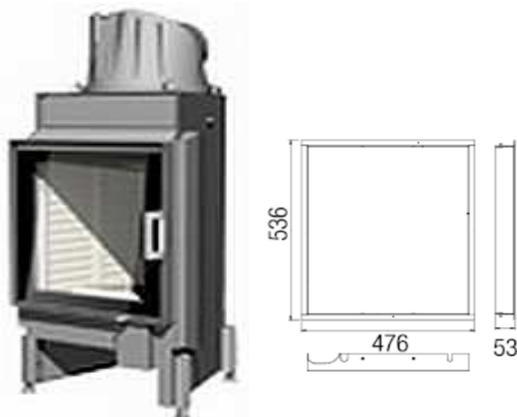

SPEICHER BOX

HMS Speicherbox	10079	-	-	-	-	348,00 €

TEPLOVZDUŠNÝ VÝMENNÍK S HSM

TVZ výmenník	361079	-	-	-	-	520,00 €
Kompletná sada HMS pre TVZ výmenník	361080	-	-	-	-	344,00 €
Adaptér na TVZ výmenník, vonkajší o180/vnútorň o160 m	620250	-	-	-	-	28,00 €
Adaptér na TVZ výmenník, vonkajší o160/vnútorň o130 m	620251	-	-	-	-	28,00 €

NOSNÝ RÁM

Preklad nad ohnisko, dĺžka 100 cm, šírka 6 cm	16003	-	-	-	-	27,00 €

Model	Obj. kód	Výkon	Dymovod	Rozmery dvierok	Hmotnosť	Cena
45x57 K 2.0 rovná	10063	6 kW	160 mm	450 x 570 mm	95 kg	2 183,00 €

KONVEKČNÉ OPLÁŠTENIE PRE TEPLOVZDUŠNÉ ROZVODY

Konvekčný plášť pre model 45	361004	-	-	-	-	344,00 €

DEKORAČNÝ RÁM

45x57 deco rám, bočné otváranie, rovný	14476	-	-	čierna	-	131,00 €
45x57 deco rám, bočné otváranie, rovný	15921	-	-	nerezová	-	179,00 €

HMS

Kompletná sada HMS pre KV 45x	16006	-	-	-	-	269,00 €

AKUMULAČNÉ PRSTENCE

Akumulačný prstenec pre KV Austroflamm	10060	-	-	-	-	114,00 €
Adaptér na akumulčné prstence, malý, o150-o180 mm	10061	-	-	-	-	213,00 €

SPEICHER BOX

HMS Speicherbox	10079	-	-	-	-	348,00 €

TEPLOVZDUŠNÝ VÝMENNÍK S HSM

TVZ výmenník	361079	-	-	-	-	520,00 €
Kompletná sada HMS pre TVZ výmenník	361080	-	-	-	-	344,00 €
Adaptér na TVZ výmenník, vonkajší o180/vnútorň o160 m	620250	-	-	-	-	28,00 €
Adaptér na TVZ výmenník, vonkajší o160/vnútorň o130 m	620251	-	-	-	-	28,00 €

NOSNÝ RÁM

Preklad nad ohnisko, dĺžka 100 cm, šírka 6 cm	16003	-	-	-	-	27,00 €

45x51 K