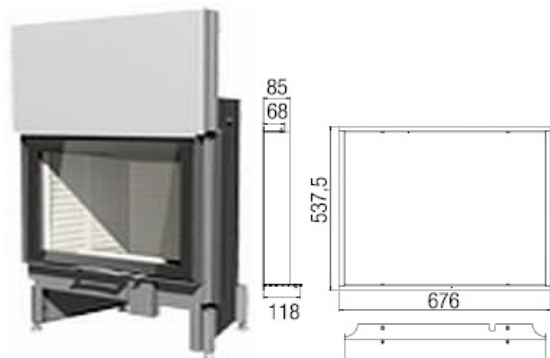

TEPLOVZDUŠNÝ VÝMENNÍK S HSM

TVZ výmenník	361079	-	-	-	-	520,00 €
Kompletná sada HMS pre TVZ výmenník	361080	-	-	-	-	344,00 €
Adaptér na TVZ výmenník, vonkajší o180/vnútorň o160 m	620250	-	-	-	-	28,00 €
Adaptér na TVZ výmenník, vonkajší o160/vnútorň o130 m	620251	-	-	-	-	28,00 €

NOSNÝ RÁM

Preklad nad ohnisko, dĺžka 100 cm, šírka 6 cm	16003	-	-	-	-	27,00 €

Model	Obj. kód	Výkon	Dymovod	Rozmery dvierok	Hmotnosť	Cena
65x57 S 2.0 rovná	15053	8 kW	180 mm	650 x 570 mm	145 kg	4 289,00 €

KONVEKČNÉ OPLÁŠTENIE PRE TEPLOVZDUŠNÉ ROZVODY

Konvekčný plášť pre model 65 2.0	361106	-	-	-	-	350,00 €

DEKORAČNÝ RÁM

65x57 deco rám, výsuvné otváranie, rovný	15956	-	-	nerezová	-	206,00 €
65x57 deco rám, výsuvné otváranie, rovný	15054	-	-	čierna	-	148,00 €
65x57 S 2.0 deco rám, výsuvné otváranie, rovný, pevný	361195-29	-	-	čierna	-	221,00 €

HMS

Kompletná sada HMS pre KV 65x / 75x, pre KV s výsuvom	22790	-	-	-	-	270,00 €

AKUMULAČNÉ PRSTENCE

Akumulačný prstenec pre KV Austroflamm	10060	-	-	-	-	114,00 €
Adaptér na akumulčné prstence, malý, o150-o180 mm	10061	-	-	-	-	213,00 €

SPEICHER BOX

HMS Speicherbox	10079	-	-	-	-	348,00 €

TEPLOVZDUŠNÝ VÝMENNÍK S HSM

TVZ výmenník	361079	-	-	-	-	520,00 €
Kompletná sada HMS pre TVZ výmenník	361080	-	-	-	-	344,00 €
Adaptér na TVZ výmenník, vonkajší o180/vnútorň o160 m	620250	-	-	-	-	28,00 €
Adaptér na TVZ výmenník, vonkajší o160/vnútorň o130 m	620251	-	-	-	-	28,00 €

NOSNÝ RÁM

Preklad nad ohnisko, dĺžka 100 cm, šírka 6 cm	16003	-	-	-	-	27,00 €

65x51 S