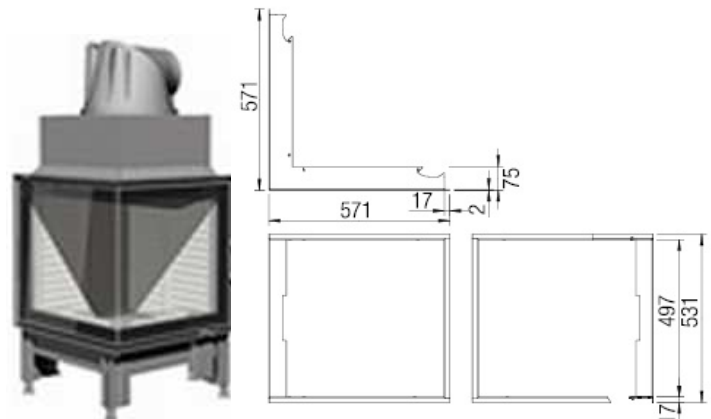

Maloobchodný cenník

Platný od 15.2.2023

Ceny sú s DPH

Krbové vložky rohové presklenie

(otváranie dvierok do strany)

Model	Obj. kód	Výkon	Dymovod	Rozmery dvierok	Hmotnosť	Cena
38x38x57 K 2.0 rohová	21747	5 kW	150 mm	380 x 570 mm	72,00	2 694,00 €
38x38x57 K 2.0, šedý Keramott new	360147-CG	5 kW	150 mm	380 x 570 mm	72,00	2 834,00 €

DEKORAČNÝ RÁM

38x38x57 deco rám, bočné otváranie, rovný	22739	-	-	čierna	-	226,00 €

HMS

kompletná HMS sada pre KV 38x38x57	361092	-	-	-	-	209,00 €

SPEICHER BOX

HMS Speicherbox, malý	24130	-	-	-	-	274,00 €

NOSNÝ RÁM

Preklad nad ohnisko, dĺžka 95 cm, šírka 6 cm, oceľ, rohové	354009	-	-	-	-	77,00 €
Preklad nad ohnisko, dĺžka 120 cm, šírka 6 cm, šamot, 2 d	350147	-	-	-	-	149,00 €

Model	Obj. kód	Výkon	Dymovod	Rozmery dvierok	Hmotnosť	Cena
55x55x51 K 3.0 rohová	10068	7 kW	180 mm	550 x 510 mm	105 kg	3 505,00 €

KONVEKČNÉ OPLÁŠTENIE PRE TEPLOVZDUŠNÉ ROZVODY

Konvekčný plášť pre model 55x55x...	361008	-	-	-	-	301,00 €

DEKORAČNÝ RÁM

55x55x51 deco rám, bočné otváranie	15948	-	-	nerozová	-	425,00 €
55x55x51 deco rám, bočné otváranie	15949	-	-	čierna	-	263,00 €

HMS

Kompletná sada HMS pre KV 55x55	16007	-	-	-	-	291,00 €

AKUMULAČNÉ PRSTENCE

Akumulačný prstenec pre KV Austroflamm	10060	-	-	-	-	114,00 €
Adaptér na akumulčné prstence, malý, o150-o180 mm	10061	-	-	-	-	213,00 €

SPEICHER BOX

HMS Speicherbox	10079	-	-	-	-	348,00 €

TEPLOVZDUŠNÝ VÝMENNÍK S HSM

TVZ výmenník	361079	-	-	-	-	520,00 €
Kompletná sada HMS pre TVZ výmenník	361080	-	-	-	-	344,00 €
Adaptér na TVZ výmenník, vonkajší o180/vnútorňý o160 m	620250	-	-	-	-	28,00 €
Adaptér na TVZ výmenník, vonkajší o160/vnútorňý o130 m	620251	-	-	-	-	28,00 €

NOSNÝ RÁM

Preklad nad ohnisko, dĺžka 95 cm, šírka 6 cm, oceľ, rohové	354009	-	-	-	-	77,00 €
Preklad nad ohnisko, dĺžka 120 cm, šírka 6 cm, šamot, 2 d	350147	-	-	-	-	149,00 €

55x55x51 K