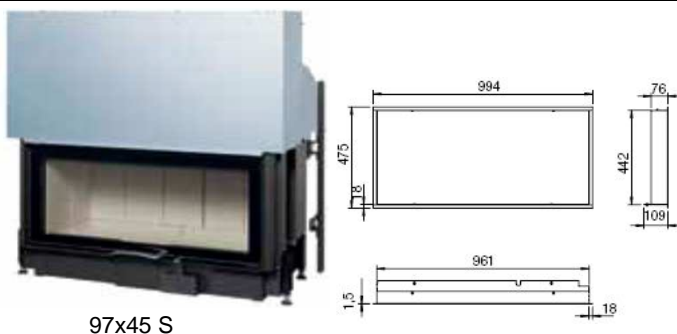

NOSNÝ RÁM

Preklad nad ohnisko, dĺžka 150 cm, šírka 6 cm	16004	-	-	-	-	37,00 €

Model	Obj. kód	Výkon	Dymovod	Rozmery dvierok	Hmotnosť	Cena
97x74 S 2.0 rovná	15264	12 kW	180 mm	970 x 740 mm	328 kg	6 415,00 €

KONVEKČNÉ OPLÁŠTENIE PRE TEPLOVZDUŠNÉ ROZVODY

Konvekčný plášť pre KV 97x45 S 2.0	361139	-	-	-	-	422,00 €

DEKORAČNÝ RÁM

97x74 S deco rám, výsuvné otváranie, plytký	15992	-	-	čierna	-	175,00 €
97x74 S deco rám, výsuvné otváranie, hlboký 78 mm	15993	-	-	nerozová	-	286,00 €
97x74 S deco rám, výsuvné otváranie, hlboký 78 mm	15994	-	-	čierna	-	182,00 €
97x74 S 2.0 deco rám, výsuvné otváranie, pevný, hlboký 1	361192-29	-	-	čierna	-	267,00 €

HMS

Kompletná sada HMS pre 80x64 S / 97x74 S	16008	-	-	-	-	365,00 €

AKUMULAČNÉ PRSTENCE

Akumulačný prstenec pre KV Austroflam	10060	-	-	-	-	114,00 €
Adaptér na akumulčné prstence, malý, o150-o180 mm	10061	-	-	-	-	213,00 €

SPEICHER BOX

HMS Speicherbox	10079	-	-	-	-	348,00 €

TEPLOVZDUŠNÝ VÝMENNÍK S HSM

TVZ výmenník	361079	-	-	-	-	520,00 €
Kompletná sada HMS pre TVZ výmenník	361080	-	-	-	-	344,00 €
Adaptér na TVZ výmenník, vonkajší o180/vnútorý o160 m	620250	-	-	-	-	28,00 €
Adaptér na TVZ výmenník, vonkajší o160/vnútorý o130 m	620251	-	-	-	-	28,00 €

NOSNÝ RÁM

Preklad nad ohnisko, dĺžka 150 cm, šírka 6 cm	16004	-	-	-	-	37,00 €

97x45 S